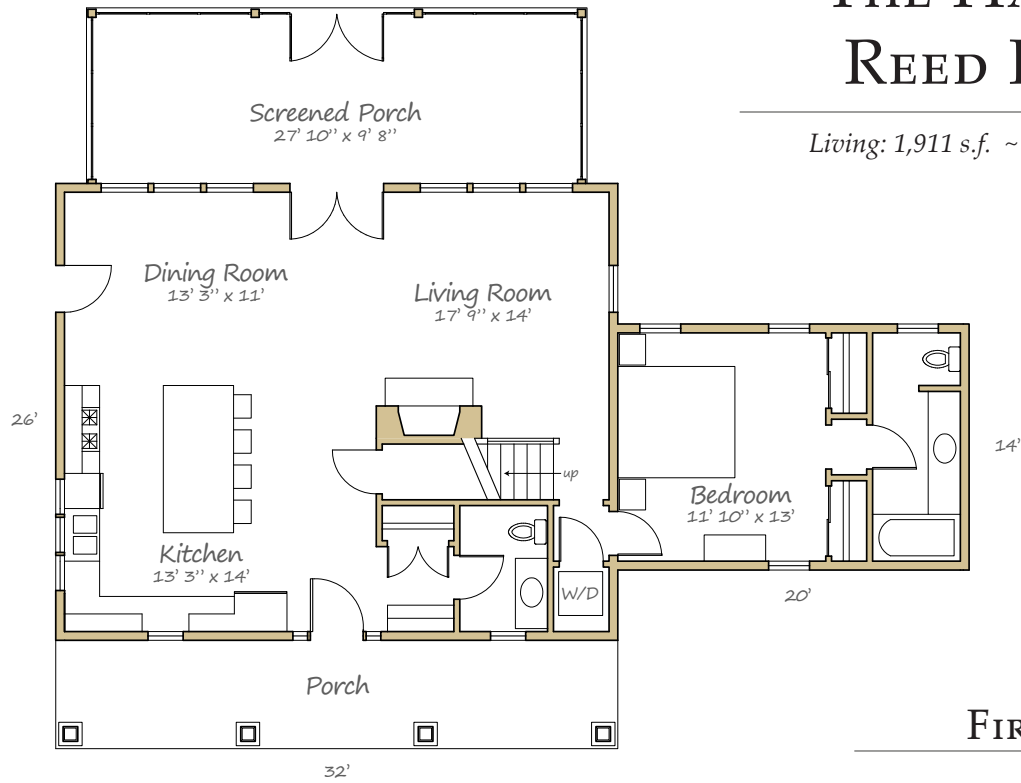

THE HARRIET REED HOUSE

Living: 1,911 s.f. ~ Total: 2,359 s.f.

CONNOR *Est. 1969 ~ Middlebury, VT*
HOMES www.connorbuilding.com

SALES: (802) 295-5100 OR (888) 592-2224

THE HARRIET REED HOUSE

Living: 1,911 s.f. ~ Total: 2,359 s.f.