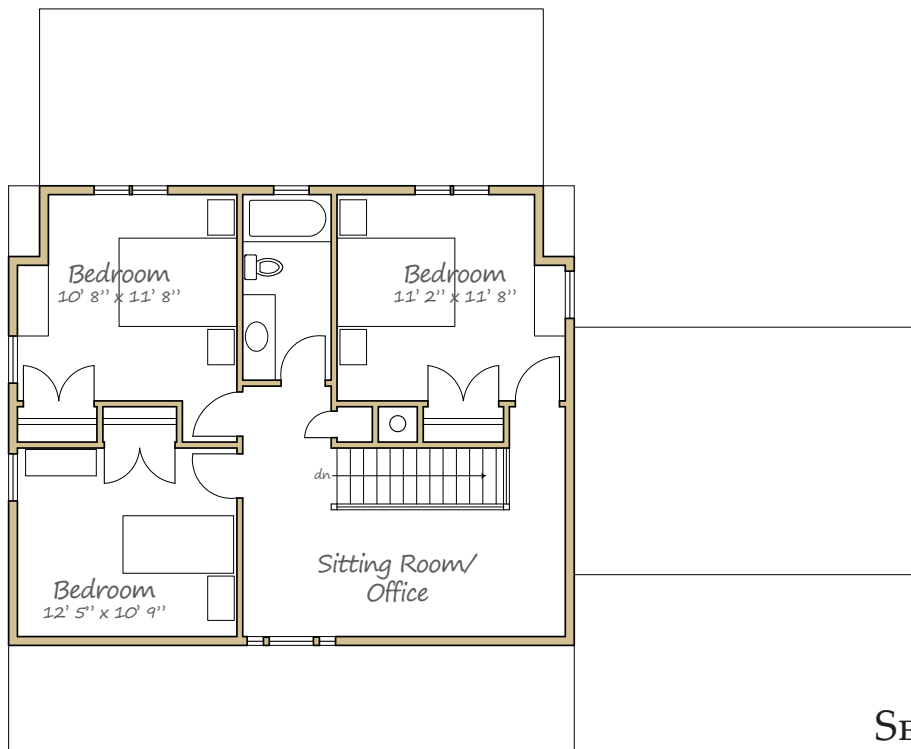

SECOND FLOOR

CONNOR HOMES Est. 1969 ~ Middlebury, VT
www.connorbuilding.com

SALES: (802) 295-5100 OR (888) 592-2224